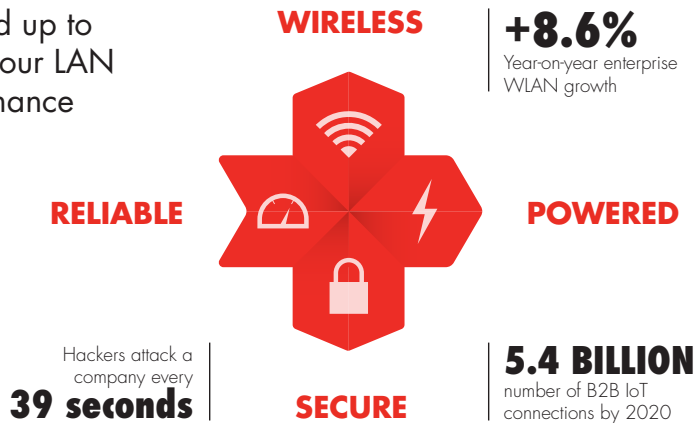

BOOSTED TO THE NEXT LEVEL LANactive V5

Proven design and fully backward compatible

Ramped up to boost your LAN performance

+250 000 switches installed

LANactive offers an alternative approach to traditional LAN using Fibre To The Office (FTTO) topology and active switches to provide standard Ethernet services to devices via standard copper-based RJ45 technology.

This high-performing solution is ideal for large scale infrastructures in a range of environments including education, hospitals, airports, police & defense and public administration.

Quick and reliable traffic of increasing numbers of data packets